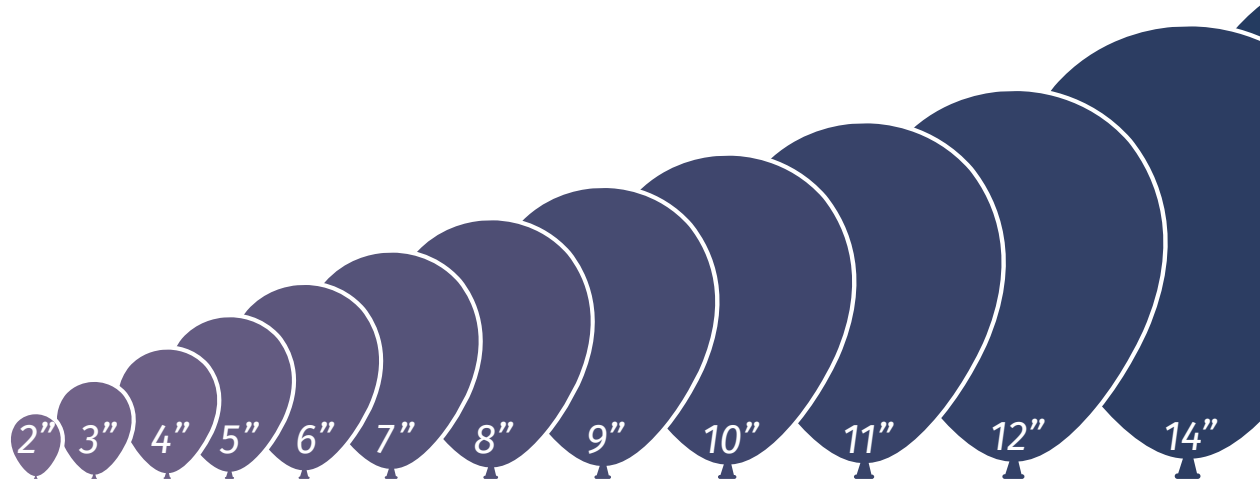

Our balloons / *Nuestros globos*

Round Balloons / *Globos Redondos*