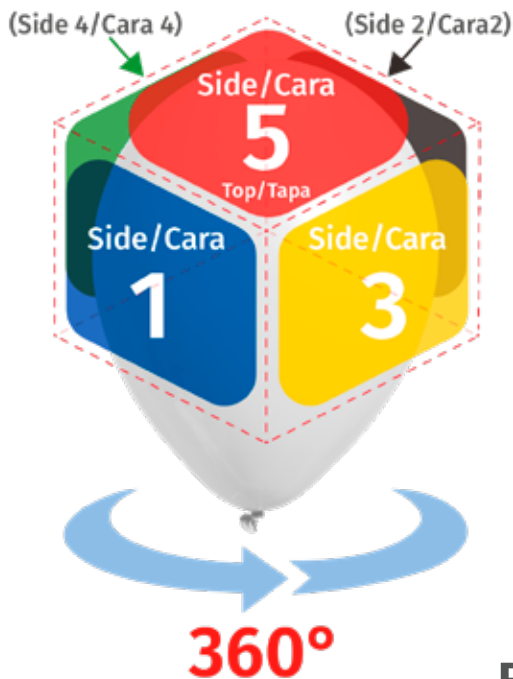

Decorator
Decorativo

White
Blanco
445

Decorator
Decorativo

Cherry Red
Rojo Cereza
458

Traslucid Dec.
Dec. Traslucido

Side Printing / Caras de Impresión

For selecting the desired printing process, it is necessary to know that round balloons are divided into five sections named "sides".

Para identificar el tipo de impresión deseada, es necesario saber que los globos redondos se dividen en 5 secciones imprimibles llamadas "caras".

Our automated printers can print from 1 to 5 sides using a different color for each side. (Check available prices and sizes for this type of printing)