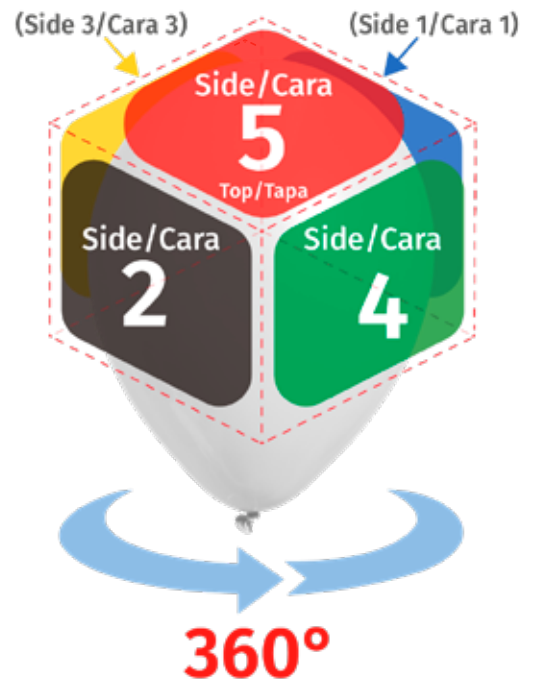

Decorator
Decorativo

White
Blanco
445

Decorator
Decorativo

Cherry Red
Rojo Cereza
458

Traslucid Dec.
Dec. Traslucido

Side Printing / Caras de Impresión

For selecting the desired printing process, it is necessary to know that round balloons are divided into five sections named "sides".

Para identificar el tipo de impresión deseada, es necesario saber que los globos redondos se dividen en 5 secciones imprimibles llamadas "caras".

Our automated printers can print from 1 to 5 sides using a different color for each side. (Check available prices and sizes for this type of printing)